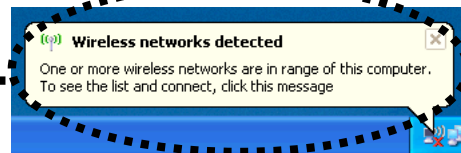

### Required Items:

- Windows XP Home, Professional, Media Center, or Tablet PC Edition
- 802.11b, g, b/g, or a/b/g wireless radio

**Step 1:** Walk within range of the YSU Open Wireless System.

\*Range is anywhere within approximately 100 feet of a wireless-enabled building. Range will vary with radio.

**Step 2:** Click on the “Wireless networks detected” balloon.

**Step 3:** Select the ‘ysuopennetwork’ broadcast.

**Step 4:** Click ‘Connect’

**Step 5:** Open your favorite web browser.