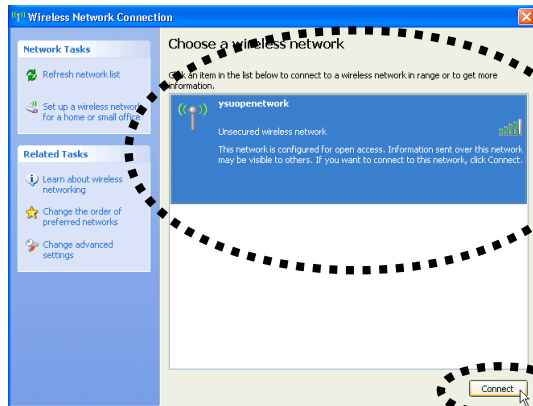

### Required Items:

- Windows XP Home, Professional, Media Center, or Tablet PC Edition
- 802.11b, g, b/g, or a/b/g wireless radio

**Step 1:** Walk within range of the YSU Open Wireless System.

\*Range is anywhere within approximately 100 feet of a wireless-enabled building. Range will vary with radio.

**Step 2:** Click on the “Wireless networks detected” balloon.

**Step 3:** Select the ‘ysuopennetwork’ broadcast.

**Step 4:** Click ‘Connect’

**Step 5:** Open your favorite web browser.